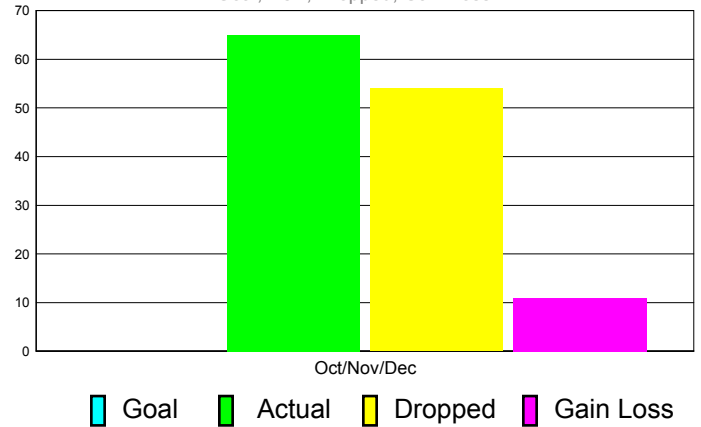

Membership Results 2011-2012

Goal, New, Dropped, Gain/Loss