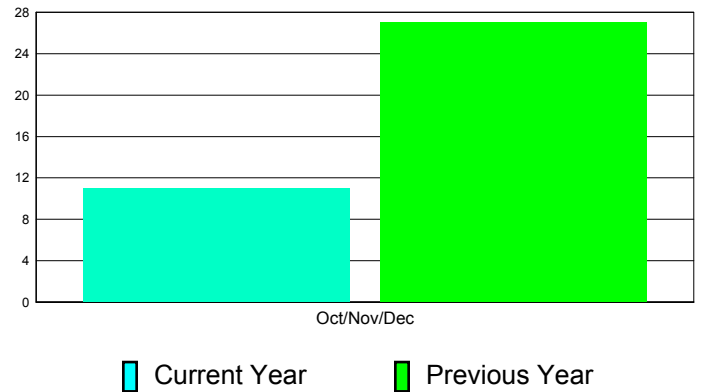

Comparison of Membership Gain/Loss

Current Year Compared to the Previous Year